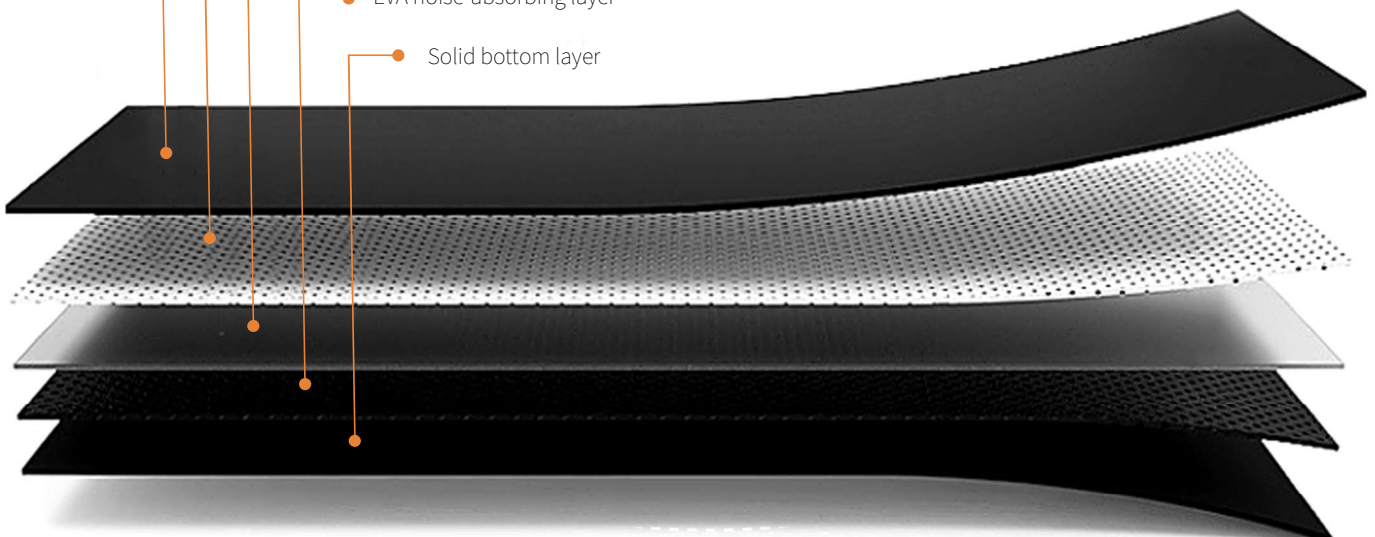

02

Elastic handrail

03

Quick-adjust picks Neat icon layout Infrared sensor

04

MDF25.4mm commercial running deck.
Double-sided replaceable

SCIENTIFIC STRUCTURE

Enjoy the pleasure running on 580*1570mm deck
Smooth and quiet at any speed

3D side rail Width 100mm

Diamond running belt thickness 2.5mm

Nano wear-resistant layer

PEP noise-absorbing layer

Cushion shock-absorbing layer

EVA noise-absorbing layer

Solid bottom layer

Super Shock Absorption