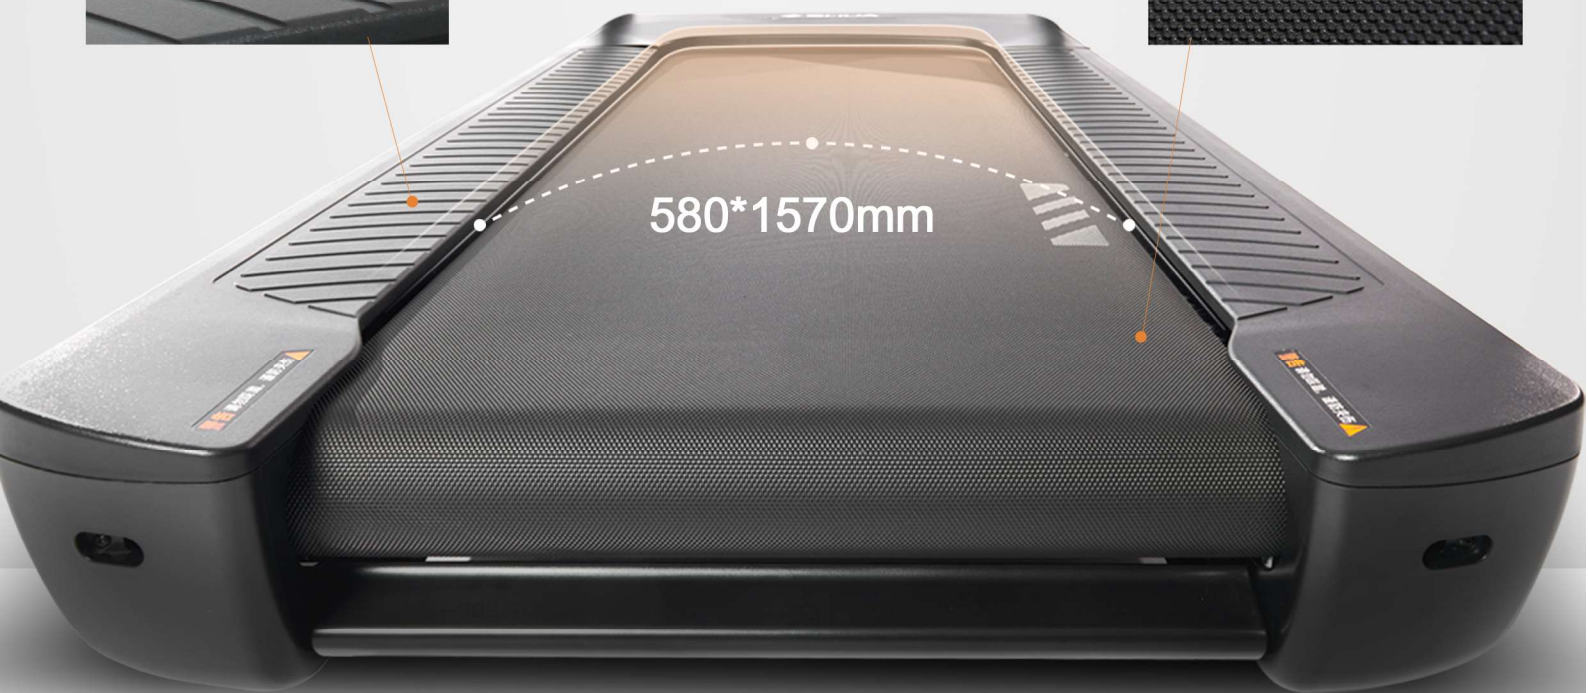

INTELLIGENT HEART RATE MONITOR

Hand grip / Wireless chest band / Smart Watch

SIEMENS Inverter

BEST CPU PERFORMANCE

6 core CPU, DDR4 2G memory, 1000M network card

PRODUCT DETAIL

01

Z-shaped stable structure

02

Elastic handrail

03

Quick-adjust picks Neat icon layout Infrared sensor

04

MDF25.4mm commercial running deck.
Double-sided replaceable

SCIENTIFIC STRUCTURE

Enjoy the pleasure running on 580*1570mm deck
Smooth and quiet at any speed

3D side rail Width 100mm

Diamond running belt thickness 2.5mm

Nano wear-resistant layer

PEP noise-absorbing layer

Cushion shock-absorbing layer

EVA noise-absorbing layer

Solid bottom layer

Super Shock Absorption